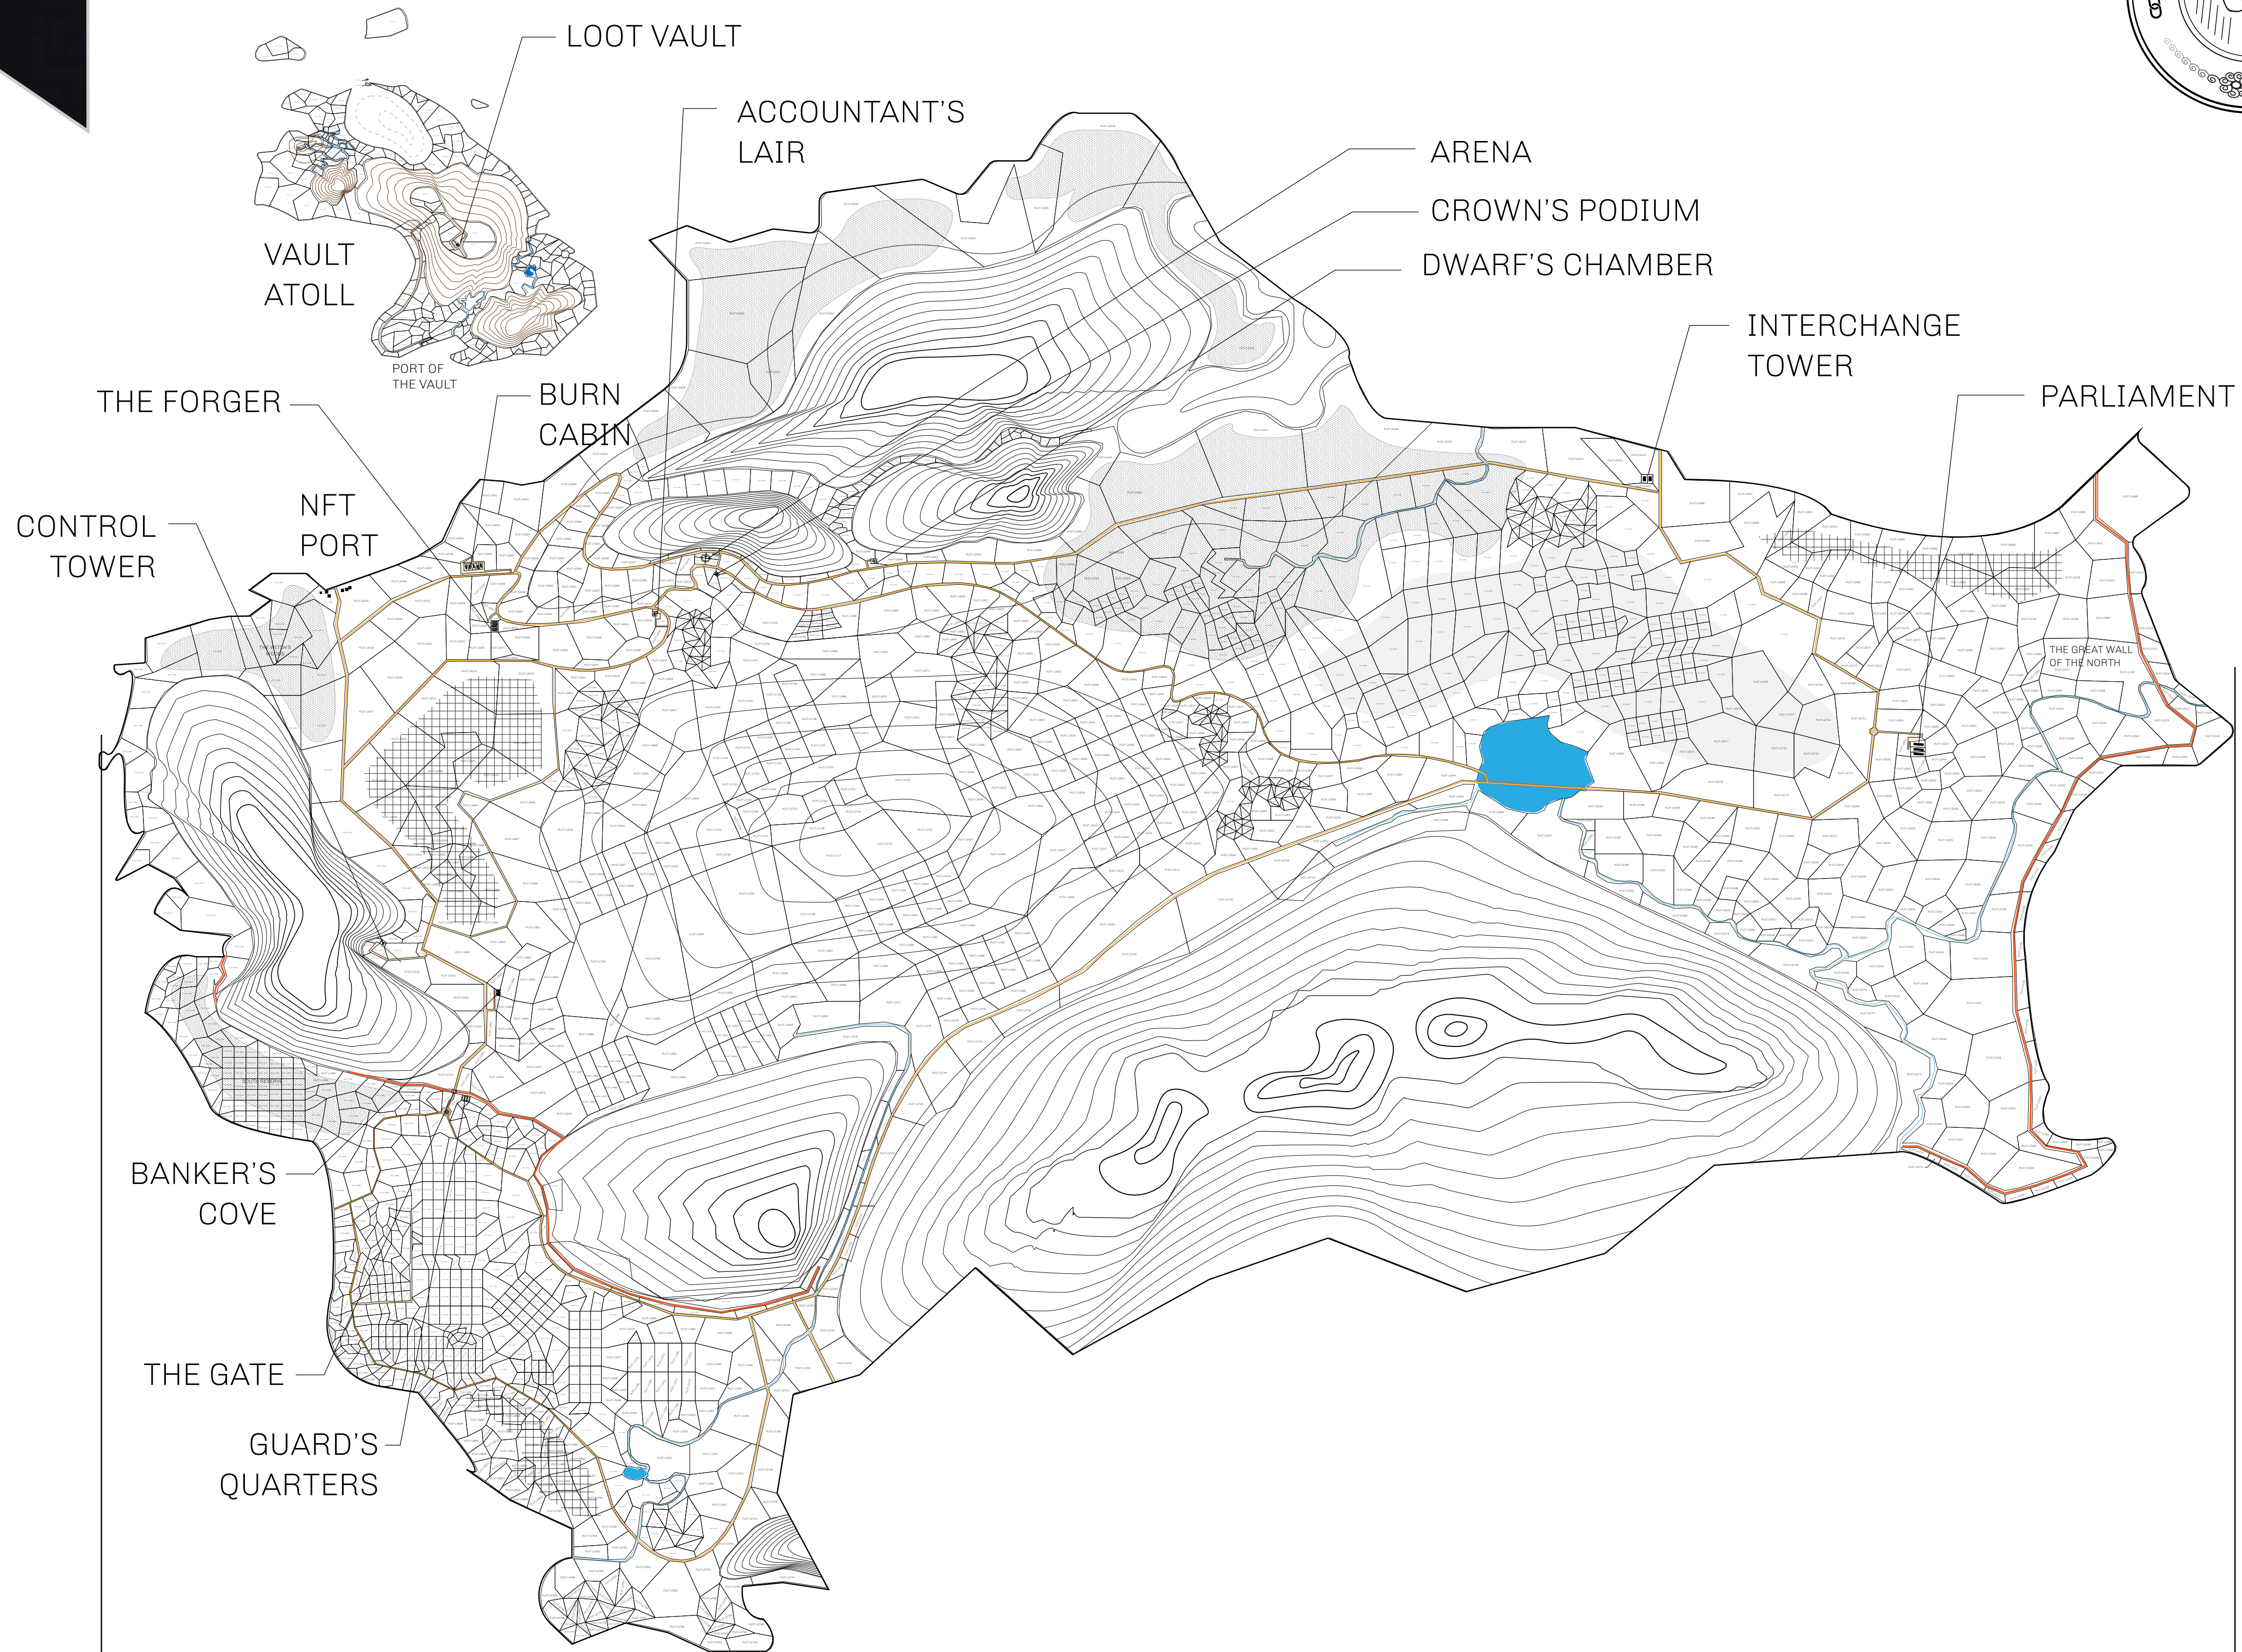

HER MAJESTY'S GATED WORLD

As an economic and ruling powerhouse, the Great Empire controls the issuance and trade of BUN, LTT, and USDC reward credits. Decisions by its sitting parliamentarians affect Loot NFT World. Following the last war, border controls are tight and only invitees can enter. Each Sunday, all eyes focus on the Arena and the Crown's Podium, where battle-bidding auctions rage. The battle pit is not for the fainthearted and strategy plays a crucial role in winning.

GEOGRAPHY

COASTLINE	462.64 KM (287.47 MILES)
BORDERS	OCEAN, ROYAUME DE SATOSHI, X BY SL & TERRITORIO LTT ST
HIGHEST POINT	MOUNT ARES +8120 M
LOWEST POINT	NFT PORT 0 M
PLOTS	2284
SCALE	1:50000

129.07 KM